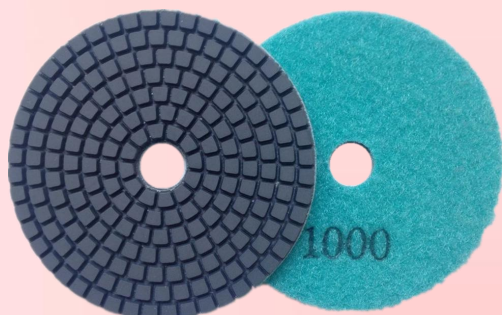

CASSANI PAD

AVAILABLE GRIT	ATTACHMENT	APPLICATION
50# 100# 200# 400# 800# 1500# 3000#	VELCRO	FOR FLOOR RENOVATION

FRANKFURT PAD

AVAILABLE GRIT	ATTACHMENT	APPLICATION
50# 100# 200# 400# 800# 1500# 3000#	VELCRO	FOR FLOOR RENOVATION

FLOOR RENOVATION POLISHING PAD

SIZE	AVAILABLE GRIT	ATTACHMENT	APPLICATION
90mm	50# 100# 200# 400# 800# 1500# 3000#	VELCRO	FOR FLOOR RENOVATION

FLOOR RENOVATION POLISHING PAD

SIZE	AVAILABLE GRIT	ATTACHMENT	APPLICATION
90mm	50# 100# 200# 400# 800# 1500# 3000#	VELCRO	FOR FLOOR RENOVATION

FLOOR RENOVATION POLISHING PAD

SIZE	AVAILABLE GRIT	ATTACHMENT	APPLICATION
100mm	50# 100# 200# 400# 800# 1500# 3000#	VELCRO	FOR FLOOR RENOVATION

MAGNETIC CONNECTOR GRINDING WHEEL

SIZE	AVAILABLE GRIT	APPLICATION
100mm	50# 100# 200# 400# 800# 1500# 3000#	FOR FLOOR RENOVATION

FLOOR RENOVATION POLISHING PAD

AVAILABLE SIZE	AVAILABLE GIRT	ATTACHMENT	APPLICATION
100mm	150# 300# 500# 1000# 2000#	VELCRO	MARBLE

FLOOR RENOVATION POLISHING PAD

AVAILABLE SIZE	AVAILABLE GRIT	ATTACHMENT	APPLICATION
100mm	150# 300# 500# 1000# 2000#	VELCRO	MARBLE