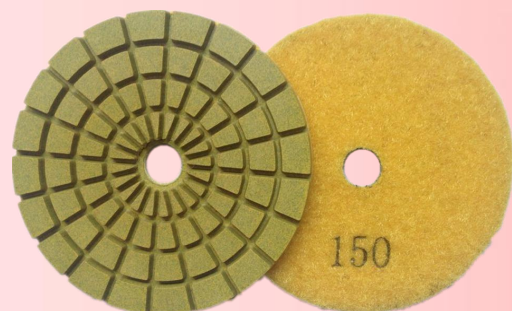

CASSANI PAD

AVAILABLE GRIT	ATTACHMENT	APPLICATION
50# 100# 200# 400# 800# 1500# 3000#	VELCRO	FOR FLOOR RENOVATION

FRANKFURT PAD

AVAILABLE GRIT	ATTACHMENT	APPLICATION
50# 100# 200# 400# 800# 1500# 3000#	VELCRO	FOR FLOOR RENOVATION

FLOOR RENOVATION POLISHING PAD

SIZE	AVAILABLE GRIT	ATTACHMENT	APPLICATION
90mm	50# 100# 200# 400# 800# 1500# 3000#	VELCRO	FOR FLOOR RENOVATION

FLOOR RENOVATION POLISHING PAD

SIZE	AVAILABLE GRIT	ATTACHMENT	APPLICATION
90mm	50# 100# 200# 400# 800# 1500# 3000#	VELCRO	FOR FLOOR RENOVATION

FLOOR RENOVATION POLISHING PAD

SIZE	AVAILABLE GRIT	ATTACHMENT	APPLICATION
100mm	50# 100# 200# 400# 800# 1500# 3000#	VELCRO	FOR FLOOR RENOVATION

MAGNETIC CONNECTOR GRINDING WHEEL

SIZE	AVAILABLE GRIT	APPLICATION
100mm	50# 100# 200# 400# 800# 1500# 3000#	FOR FLOOR RENOVATION

FLOOR RENOVATION POLISHING PAD

AVAILABLE SIZE	AVAILABLE GIRT	ATTACHMENT	APPLICATION
100mm	150# 300# 500# 1000# 2000#	VELCRO	MARBLE

FLOOR RENOVATION POLISHING PAD

AVAILABLE SIZE	AVAILABLE GRIT	ATTACHMENT	APPLICATION
100mm	150# 300# 500# 1000# 2000#	VELCRO	MARBLE