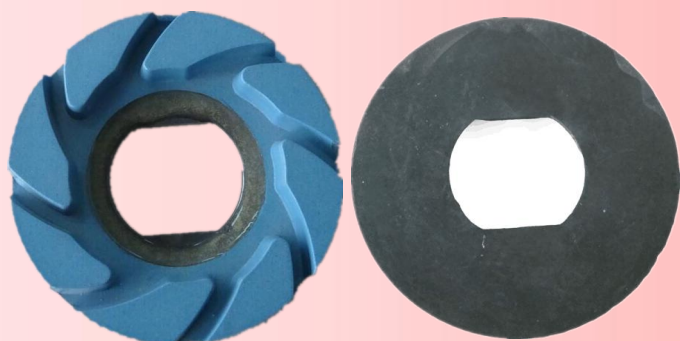

FLOOR RENOVATION POLISHING PADS

MUNCHEN PAD

AVAILABLE GRIT	ATTACHMENT	APPLICATION
50# 100# 200# 400# 800# 1500# 3000#	VELCRO	FOR FLOOR RENOVATION

FAN PAD

AVAILABLE GRIT	ATTACHMENT	APPLICATION
50# 100# 200# 400# 800# 1500# 3000#	VELCRO	FOR FLOOR RENOVATION

CASSANI PAD

AVAILABLE GRIT	ATTACHMENT	APPLICATION
50# 100# 200# 400# 800# 1500# 3000#	VELCRO	FOR FLOOR RENOVATION

FRANKFURT PAD

AVAILABLE GRIT	ATTACHMENT	APPLICATION
50# 100# 200# 400# 800# 1500# 3000#	VELCRO	FOR FLOOR RENOVATION

FLOOR RENOVATION POLISHING PAD

SIZE	AVAILABLE GRIT	ATTACHMENT	APPLICATION
90mm	50# 100# 200# 400# 800# 1500# 3000#	VELCRO	FOR FLOOR RENOVATION

FLOOR RENOVATION POLISHING PAD

SIZE	AVAILABLE GRIT	ATTACHMENT	APPLICATION
90mm	50# 100# 200# 400# 800# 1500# 3000#	VELCRO	FOR FLOOR RENOVATION

FLOOR RENOVATION POLISHING PAD

SIZE	AVAILABLE GRIT	ATTACHMENT	APPLICATION
100mm	50# 100# 200# 400# 800# 1500# 3000#	VELCRO	FOR FLOOR RENOVATION

MAGNETIC CONNECTOR GRINDING WHEEL

SIZE	AVAILABLE GRIT	APPLICATION
100mm	50# 100# 200# 400# 800# 1500# 3000#	FOR FLOOR RENOVATION